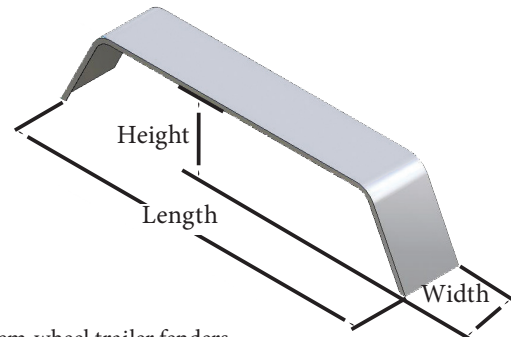

Utility Fenders

- •Tandem-wheel trailer fenders

ITEM#	width	length	height	metal	gauge	finish	wheel size*	Price
TF968	10"	69"	19¼"	Steel	16	smooth	14"	$50.95
TF978	10"	72"	20"	Steel	14	treadplate	15"	$68.95
TF979	10"	72"	18"	Steel	14	treadplate	15"	$68.95