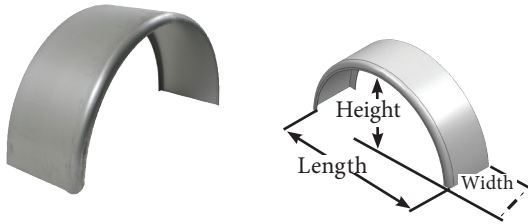

Round Fenders

- Single-wheel trailer fenders
 - Wheel sizes are general recommendations.
- Trailer design and clearance may cause interference.

ITEM#	width	length	height	metal	gauge	finish	wheel size*	Price
TF962	7"	28"	10"	Steel	16	smooth	12"	\$22.95
TF965	9"	32"	15"	Steel	16	smooth	15"	\$79.95
	•with back installed							
TF964	9"	32"	15½"	Steel	16	smooth	15"	\$33.95
TF966	10¾"	32"	15½"	Alum	.090"	smooth	15"	\$58.95
TF967	10¾"	32"	15½"	Steel	16	smooth	15"	\$39.95

Utility Fenders

- Single-wheel trailer fenders

ITEM#	width	length	height	metal	gauge	finish	wheel size*	Price
TF952	10"	28"	8"	Steel	16	smooth	13"	\$28.95
TF954	10"	36"	19¼"	Alum	.090"	smooth	16"	\$61.95
TF955	10"	36"	19¼"	Alum	.100"	treadplate	16"	\$85.95

Fender Backs

- Single-wheel trailer fenders

ITEM#	fits	height	style	metal	gauge	finish	Price
TF990	fits 32" long fenders	12"	Round	Steel	18	smooth	\$21.95
TF996	fits TF969	12"	Teardrop	Steel	18	smooth	\$38.95
TF994	fits TF970/972/977	12"	Teardrop	Steel	18	smooth	\$39.95
TF998	fits TF982/983	12"	Teardrop	Alum	.056"	treadplate	\$89.95
TF995	fits TF978	12"	Utility	Steel	18	smooth	\$39.95
TF949	fits TF948	12"	Jeep	Steel	14	treadplate	\$35.95