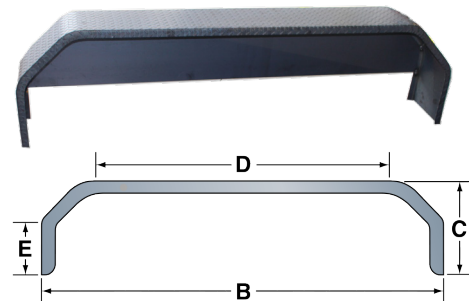

Multi-Bend Utility Fenders

ITEM#	width	B	D	C	E	metal	ga	finish	whl size	Price
TF945	9"	72"	55"	18"	10"	Steel	14	treadplate	15"	$76.95
TF948	10"	72"	55"	18"	10"	Steel	14	treadplate	15"	$76.95
TF950	10"	72"	55"	18"	10"	Steel	14	treadplate	15"	$107.95
	•with back installed