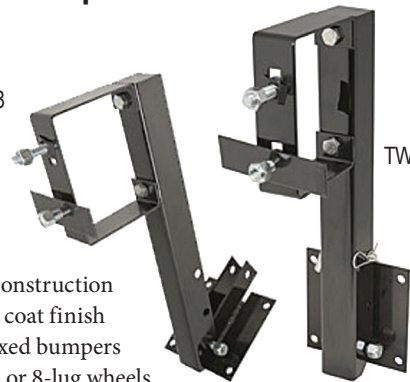

U-Bolt Spare Tire Carrier

- Heavy Duty 1/2" diameter, zinc plated
- Fits 8, 9, 12, 13, 14 and 15 inch wheels with 4 or 5 lug rims
- U-bolt fits up to 3" square tube

TWP977 U-Bolt Spare Tire Carrier \$17.95

E-track Spare Tire Carrier

THE417 E-track Mounted Spare Tire Carrier \$14.95

Easy Jack

- Pull trailer onto the EZ Jack to lift the tire you wish to change
- Designed to provide a firm grip on any surface
- Can also be used to level RV's and trailers on uneven surfaces
- Excellent wheel chock when in the reversed position
- Provides 5" of elevation
- Made of rugged cast aluminum
- Use on a loaded trailer may void axle warranty

HAEJZ Easy Jack, rated up to 20,000 lb \$89.95

Spare Tire Carrier

TWP978
folding

TWP978

- Heavy Duty construction
- Black powder coat finish
- Bolts to 4" boxed bumpers
- Fits most 5, 6, or 8-lug wheels
- Easily converts from fixed to fold-down