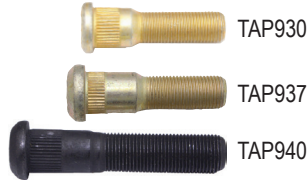

Stainless Steel Center Caps

•Stainless Steel with chrome finish

•Removable chrome plastic end cover

ITEM#	Fits most..	Center Bore	Price
TWP995	12-15" 5 lug wheels	3.19"	\$7.99
TWP994	other 5 lug wheels	3.75"	\$8.89
TWP996	15-16" 6 lug wheels	4.25"-4.27"	\$9.99
TWP998	16" 8 lug wheels	4.88"-4.90"	\$10.95
TWP997	16" 8 lug wheels	5.12"	\$13.95

Hubcover

•Simply snaps on over the lug nuts

•Quick Trim covers provide a finished look on trailer wheels

ITEM#	Fits	Finish	Price
TWP980	5 lug on 4½" circle	Chrome	\$12.95

Wheel Studs & Nuts

Dexter Wheel Studs

- TAP937/939: Fits Dexter 7-8K drum
- TAP942/940: Fits Dexter 8K disc
- TAP941 fits most Dexter 7.2K & 8K NevRLube and 7K disc and 7.2K drum
- TAP944/930: Fits most Dexter hubs up to 6K; 7K prior to Jan '04
- TAP945/931: Fits most 7K Dexter hubs after Jan '04

ITEM#	MFG#	Stud size	Flute dia.	Finish	Price
TAP944	007-122-00	1/2"-20 x 2.00"	.62"	black	\$4.79
TAP930	007-122-01	1/2"-20 x 2.00"	.62"	zinc	\$7.59
TAP945	007-262-00	1/2"-20 x 2.65"	.54"	black	\$5.39
TAP931	007-262-01	1/2"-20 x 2.65"	.54"	zinc	\$7.89
TAP941	007-223-00	3/16"-18 x 2.01"	.69"	zinc	\$6.09
TAP937	007-132-00	3/16"-18 x 2.30"	.69"	zinc	\$6.49
TAP942	007-257-00	3/16"-18 x 2.50"	.69"	zinc	\$7.99
TAP939	007-232-00	5/8"-18 x 2.75"	.69"	black	\$7.59
TAP940	007-115-00	5/8"-18 x 3.46"	.69"	black	\$7.29