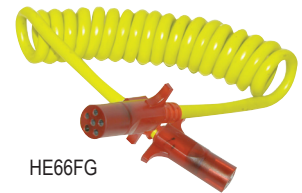

HE66FG

Both ends of these flex coiled cords are terminated with trailer-end connectors. Extensions are night-glow. More options on page 110.

HE44FG	4-way round coiled cable	$52.95
HE66FG	6-way round coiled cable	$65.95