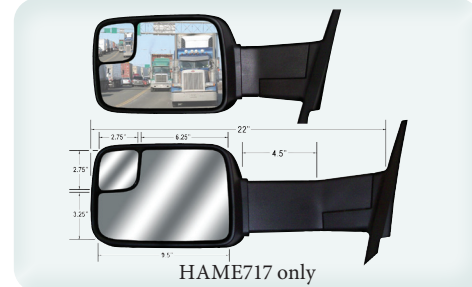

10"x10" Mirror

Approximately 22" Extended

All mirrors are this style except HAME717

HAME717 only

Application Guide	Year	Manual	Price	Electric	Price	Heated / Electric	Price
<b>Chevy/GMC</b>							
Silverado, Sierra	99-02	HAME801	\$369.00	HAME701	\$399.00		
Suburban, Tahoe, Yukon, Yukon XL	00-02						
Silverado, Sierra, Suburban, Tahoe	03-07	HAME801	\$369.00	HAME702	\$399.00	HAME707	\$449.00
Yukon, Yukon XL							
Silverado, Sierra, Suburban, Tahoe	07-13					HAME717	\$489.00
Yukon, Yukon XL							