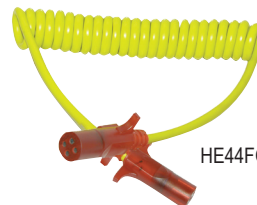

#2. Choose a Flex coil Electrical Cord to Connect the two Vehicles (Based on what connector your vehicle has, or what you want to have)

HE44FG