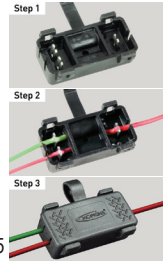

HT56305

HT55999- Includes diodes for proper taillight and turn signal power. Works on any towed vehicle.

HT56305- Quick Lock allows installation in a snap! Integrated quick splice. Weatherproofing grease included.

HT55999	Universal Towed Vehicle Wiring Kit	$65.95
HT56305	5 Amp Heavy Diodes, 4-pack	$35.95