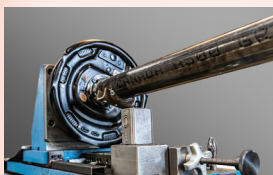

Local Custom Axles
Fast Lead Times!
See page 52