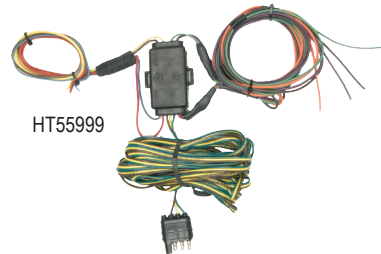

HT56305

#1. Towed Vehicle Wiring Kit

HT55999