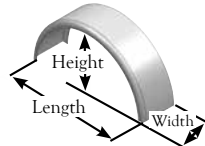

## Single-Wheel Trailer Fenders

**Round Fenders**

ITEM#	width	length	height	metal	gauge	finish	wheel size*	Price
TF962	7"	28"	10"	Steel	16	smooth	12"	\$32.95
TF965	9"	32"	15"	Steel	16	smooth	15"	\$107.00
TF964	9"	32"	15½"	Steel	16	smooth	15"	\$50.95
TF966	10¾"	32"	15½"	Alum	.090"	smooth	15"	\$80.95
TF967	10¾"	32"	15½"	Steel	16	smooth	15"	\$59.95