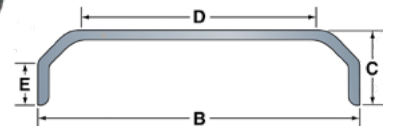

**Utility Fenders**

ITEM#	width	length	height	metal	gauge	finish	wheel size*	Price
TF968	10"	69"	19¼"	Steel	16	smooth	14"	\$97.95
TF978	10"	72"	20"	Steel	14	treadplate	15"	\$102.95

Jeep Style Steel