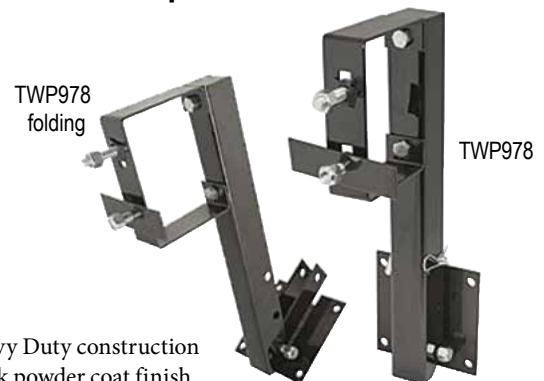

Spare Tire Carrier

- •Heavy Duty construction
- •Black powder coat finish
- •Bolts to 4" boxed bumpers
- •Fits most 5, 6, or 8-lug wheels
- •Easily converts from fixed to fold-down

TWP978	Spare Tire Carrier	$49.95