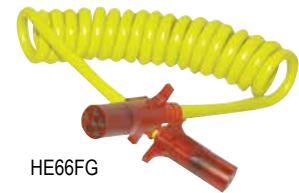

HE66FG

Both ends of these flex coiled cords are terminated with trailer-end connectors. Extensions are night-glow. More options on page 107.

HE44FG	4-way round coiled cable	$52.95
HE66FG	6-way round coiled cable	$65.95