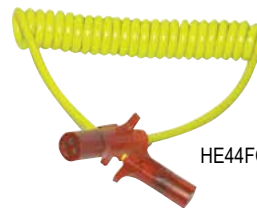

HD23524	Brake Buddy Select 3	\$1,795.00!
---------	----------------------	-------------

RV Wiring Kits For Towed Vehicle

Magnetic Lights can be used on your vehicle or use a diode kit to utilize your vehicle's existing lights.

#1. Towed Vehicle Wiring Kit

HT55999

HT56305

HT55999- Includes diodes for proper taillight and turn signal power. Works on any towed vehicle.

HT56305- Quick Lock allows installation in a snap! Integrated quick splice. Weatherproofing grease included.

HT55999	Universal Towed Vehicle Wiring Kit	\$65.95
HT56305	5 Amp Heavy Diodes, 4-pack	\$35.95

#2. Choose a Flex coil Electrical Cord to Connect the two Vehicles (Based on what connector your vehicle has, or what you want to have)

HE44FG

HE66FG

Both ends of these flex coiled cords are terminated with trailer-end connectors. Extensions are night-glow. More options on page 107.

HE44FG	4-way round coiled cable	\$52.95
HE66FG	6-way round coiled cable	\$65.95