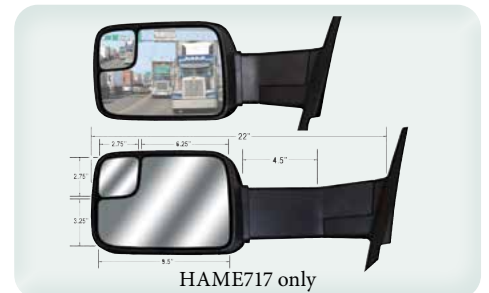

HAME717 only

Application Guide	Year	Manual	Price	Electric	Price	Heated / Electric	Price
Chevy/GMC							
Silverado, Sierra	99-02	HAME801	$369.00	HAME701	$399.00		
Suburban, Tahoe, Yukon, Yukon XL	00-02						
Silverado, Sierra, Suburban, Tahoe	03-07	HAME801	$369.00	HAME702	$399.00	HAME707	$449.00
Yukon, Yukon XL							
Silverado, Sierra, Suburban, Tahoe	07-13					HAME717	$489.00
Yukon, Yukon XL							

Extendable Replacement mirrors are not recommended for vehicles with additional features such as memory, turn signals, and puddle lights.